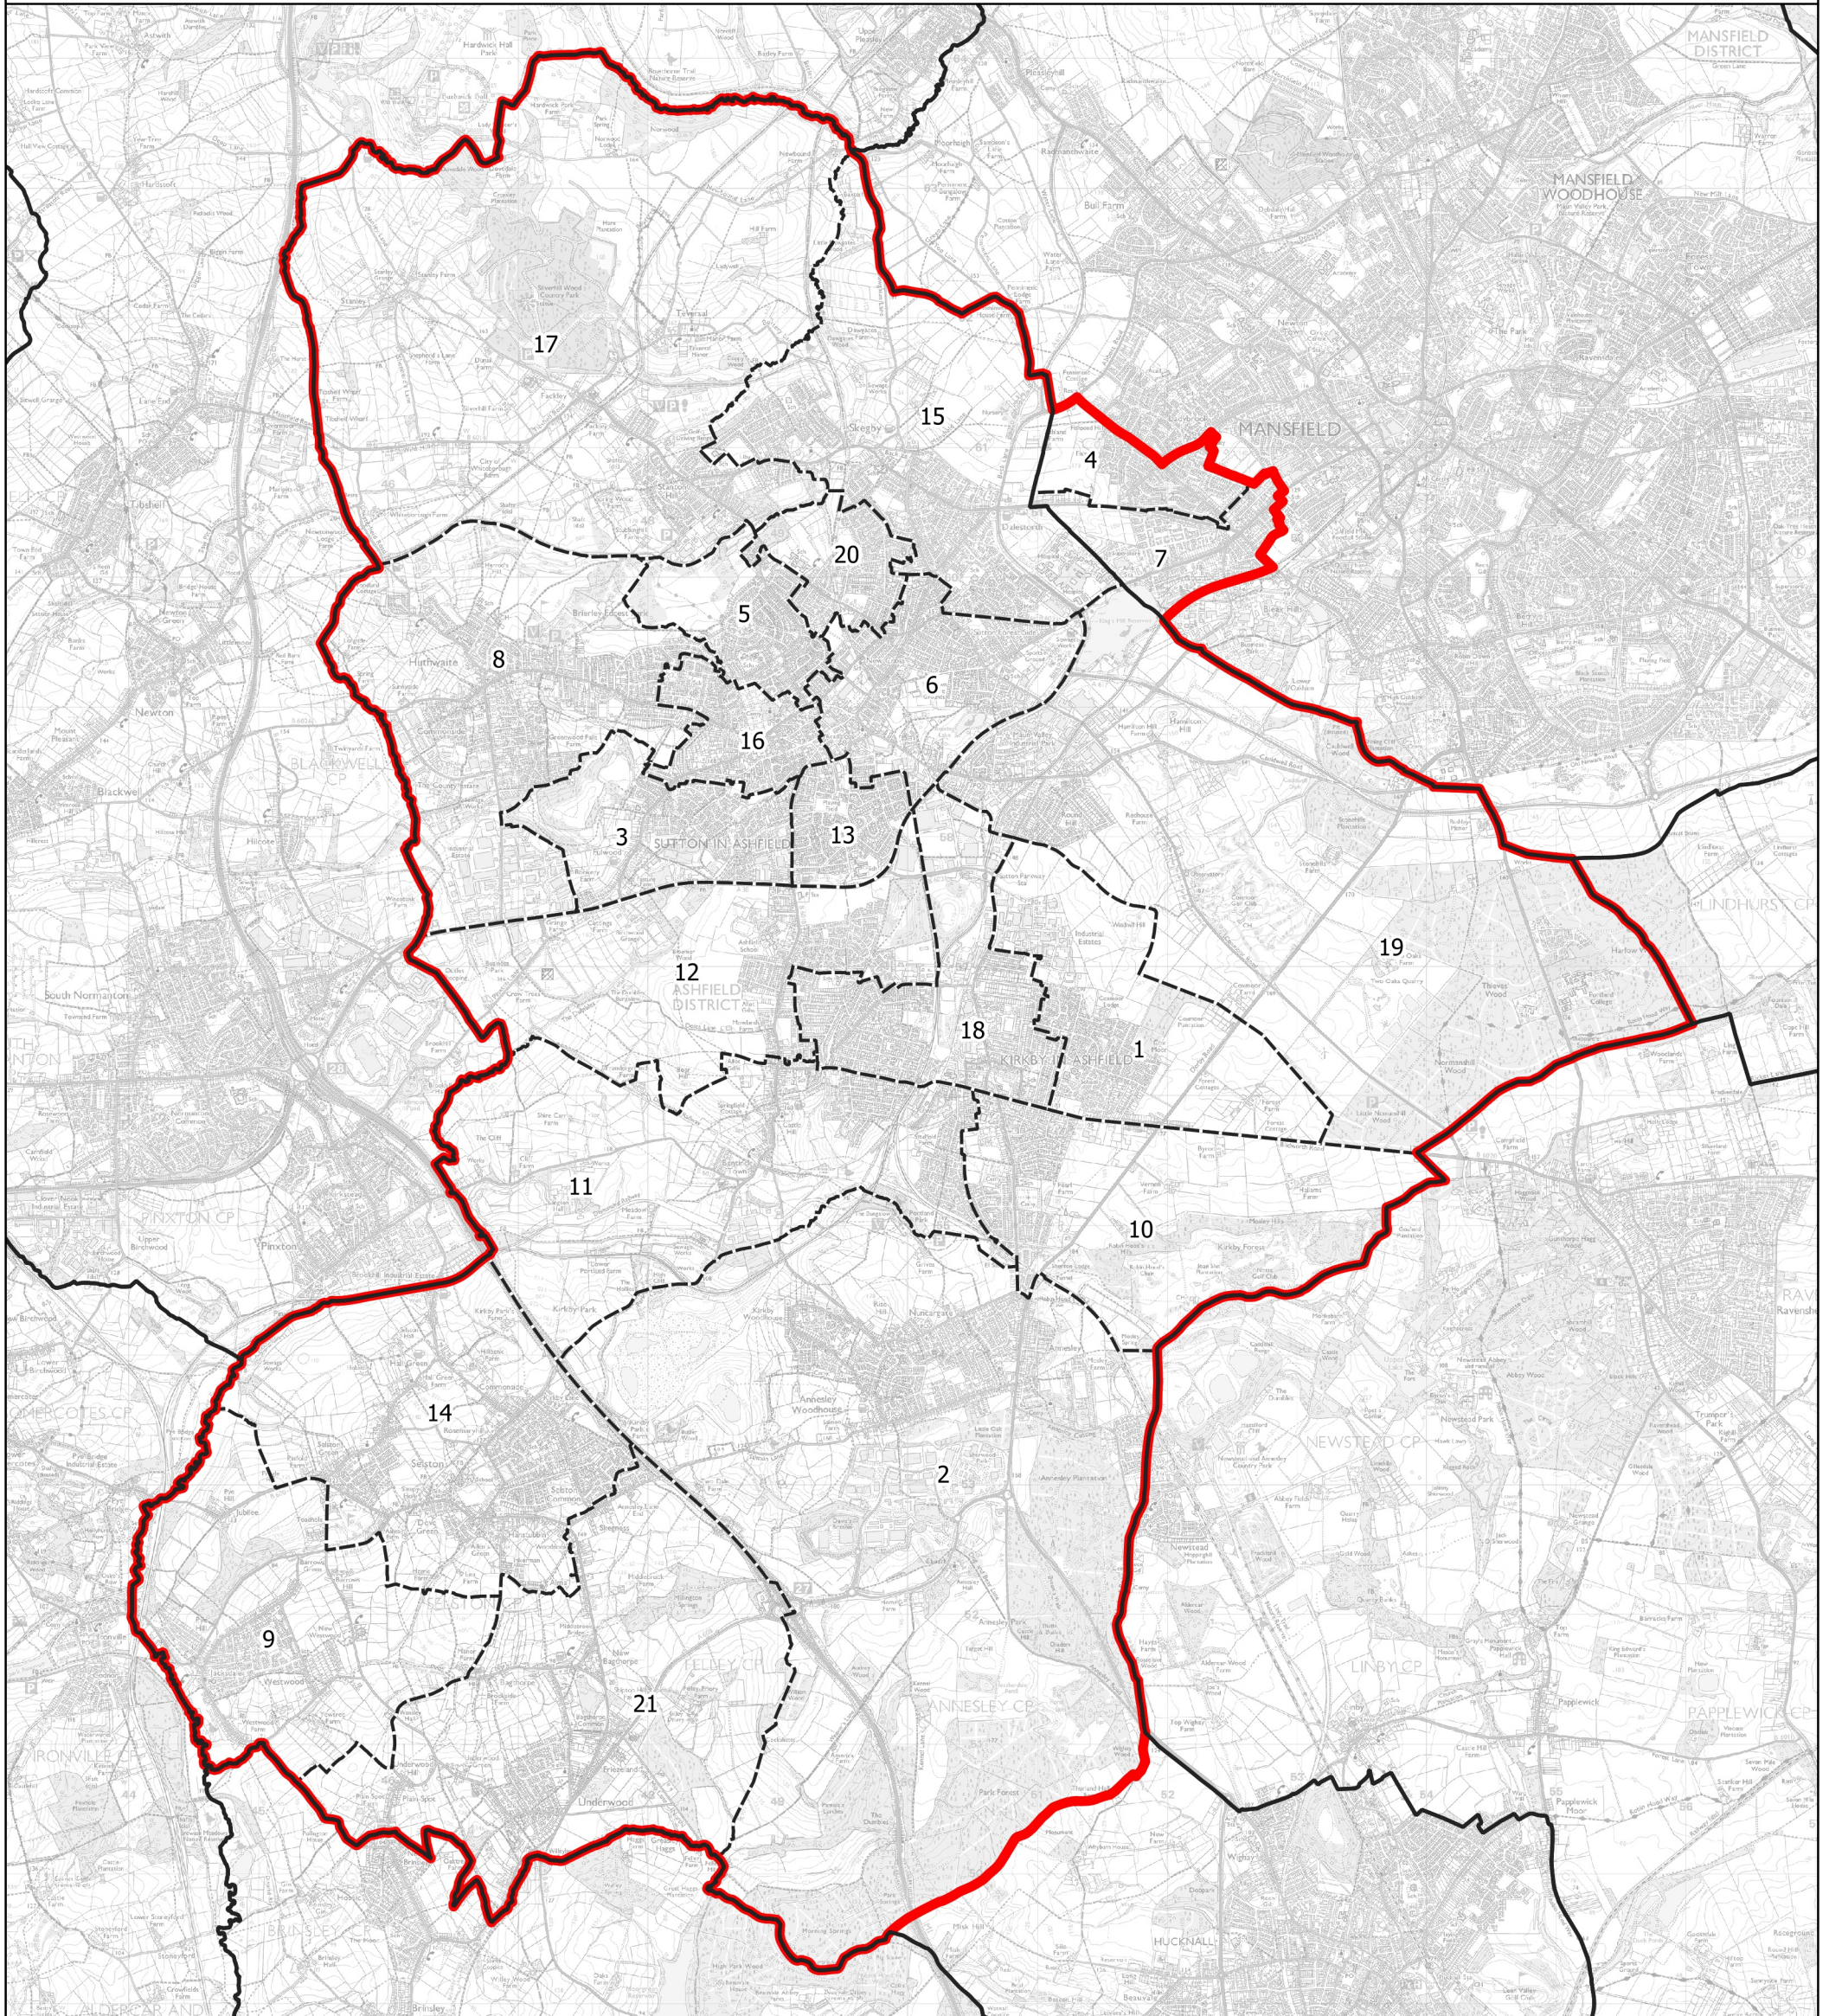

Boundary Commission for England - Initial Proposals for the East Midlands Region

Ashfield County Constituency - Electorate 71,703

Wards:

- | | | |
|-------------------------------|----------------------------|----------------------------------|
| 1 Abbey Hill | 8 Huthwaite & Brierley | 15 Skegby |
| 2 Annesley & Kirkby Woodhouse | 9 Jacksdale | 16 St. Mary's |
| 3 Ashfields | 10 Kingsway | 17 Stanton Hill & Teversal |
| 4 Brick Kiln | 11 Kirkby Cross & Portland | 18 Summit |
| 5 Carsic | 12 Larwood | 19 Sutton Junction & Harlow Wood |
| 6 Central & New Cross | 13 Leamington | 20 The Dales |
| 7 Grange Farm | 14 Selston | 21 Underwood |

- Constituency
- Local Authorities
- Wards

© Crown copyright and database rights 2021 OS 100018289. You are permitted to use this data solely to enable you to respond to, or interact with, the organisation that provided you with the data. You are not permitted to copy, sub-licence, distribute or sell any of this data to third parties in any form. Third party rights to enforce the terms of this licence shall be reserved to OS.

Ashfield County Constituency